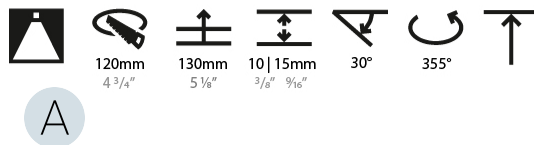

GENERAL

Series: Mechaniq Round
Brand: Prolicht
Division: Architectural
Mounting Type: Recessed
Mounting Location: Ceiling
Subcategory: Downlight

PHYSICAL

Shape: Round
Diameter (mm): 130
Diameter (in): 5 1/8
Height (mm): 108
Height (in): 4 1/4
Ceiling Thickness (mm): 10 / 12.5 / 15
Ceiling Thickness (in): 3/8 or 1/2 or 9/16
Min. Recessing Depth (mm): 130
Min. Recessing Depth (in): 5 1/8
Light Distribution: Adjustable / Downlight
Weight (kg): 0.707
Weight (lbs): 1.56
Fixture Finish: SSR / BKV / CWI / CRY / HAB / UFT / ITA / RUA / FTG / MYG / LOD / PUS / FRO / FUP / KIA / POP / BLS / SPG / MEY / GOH / GUM / CHC / COM / ABZ / JAG / OBR / MOS / ROR
Fixture Material: Aluminum Die Cast
Cut-out Measurements: 120mm / 4 3/4"

ELECTRICAL

Lamp Type: LED (Zhaga Standard)
Total Output Wattage (W): 12 / 15
Dimming: Tri-Mode (Non-Dimming and Phase Dimming (120Vac only) and 0-10V Dimming)
Driver Included: No
Driver Location: Recessed Housing
Driver Type: Constant Current - Universal
Housing: See components
Input Voltage (V): 120 - 277
Constant Current (MA): 350

LED

Number of LEDs: 1
Color Temperature (°K): 2700 / 3000 / 3500 / 4000
Max. Delivered Lumen (lm): 830 / 930 / 1010 / 1030
CRI: >90 CRI
Lamp Life (hrs): 50000

OPTICAL

Reflector°: 8
Adjustability: Rotational 355°, Tilt 30°

RATINGS AND CERTIFICATIONS

Certified By: Certified for North American Standards
IP rating: IP20